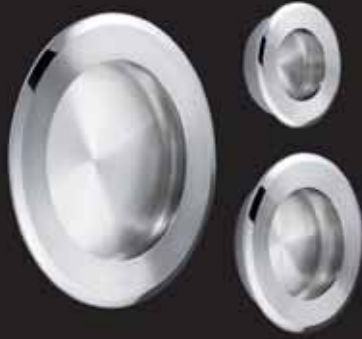

STAINLESS STEEL KNOB  
ZL-1909

STAINLESS STEEL KNOB  
ZL-1910

STAINLESS STEEL KNOB  
ZL-1906

STAINLESS STEEL  
PUSH KNOB  
ZL-1908

STAINLESS STEEL  
DOOR KNOB  
ZL-1503

STAINLESS STEEL  
DOOR KNOB  
ZL-1504

STAINLESS STEEL  
DOOR KNOB  
ZL-2502

STAINLESS STEEL  
DOOR KNOB  
ZL-1505

KNOB BASE  
ZL-2302

STAINLESS STEEL  
RECESSED PULL  
ZL-2501

GLASS BRACKET FOR  
ZL-2001/ZL-2002 HANDLES  
ZL-2301

# Hooks | Glass Shelf Clamps

STAINLESS STEEL HOOK  
ZL-2101

STAINLESS STEEL HOOK  
ZL-2102

STAINLESS STEEL HOOK  
ZL-2103

STAINLESS STEEL HOOK  
ZL-2105

STAINLESS STEEL HOOK  
ZL-2104

STAINLESS STEEL HOOK  
ZL-3401

GLASS SHELF CLAMP  
ZL-2201

GLASS SHELF CLAMP  
ZL-2202

GLASS SHELF CLAMP  
ZL-2203