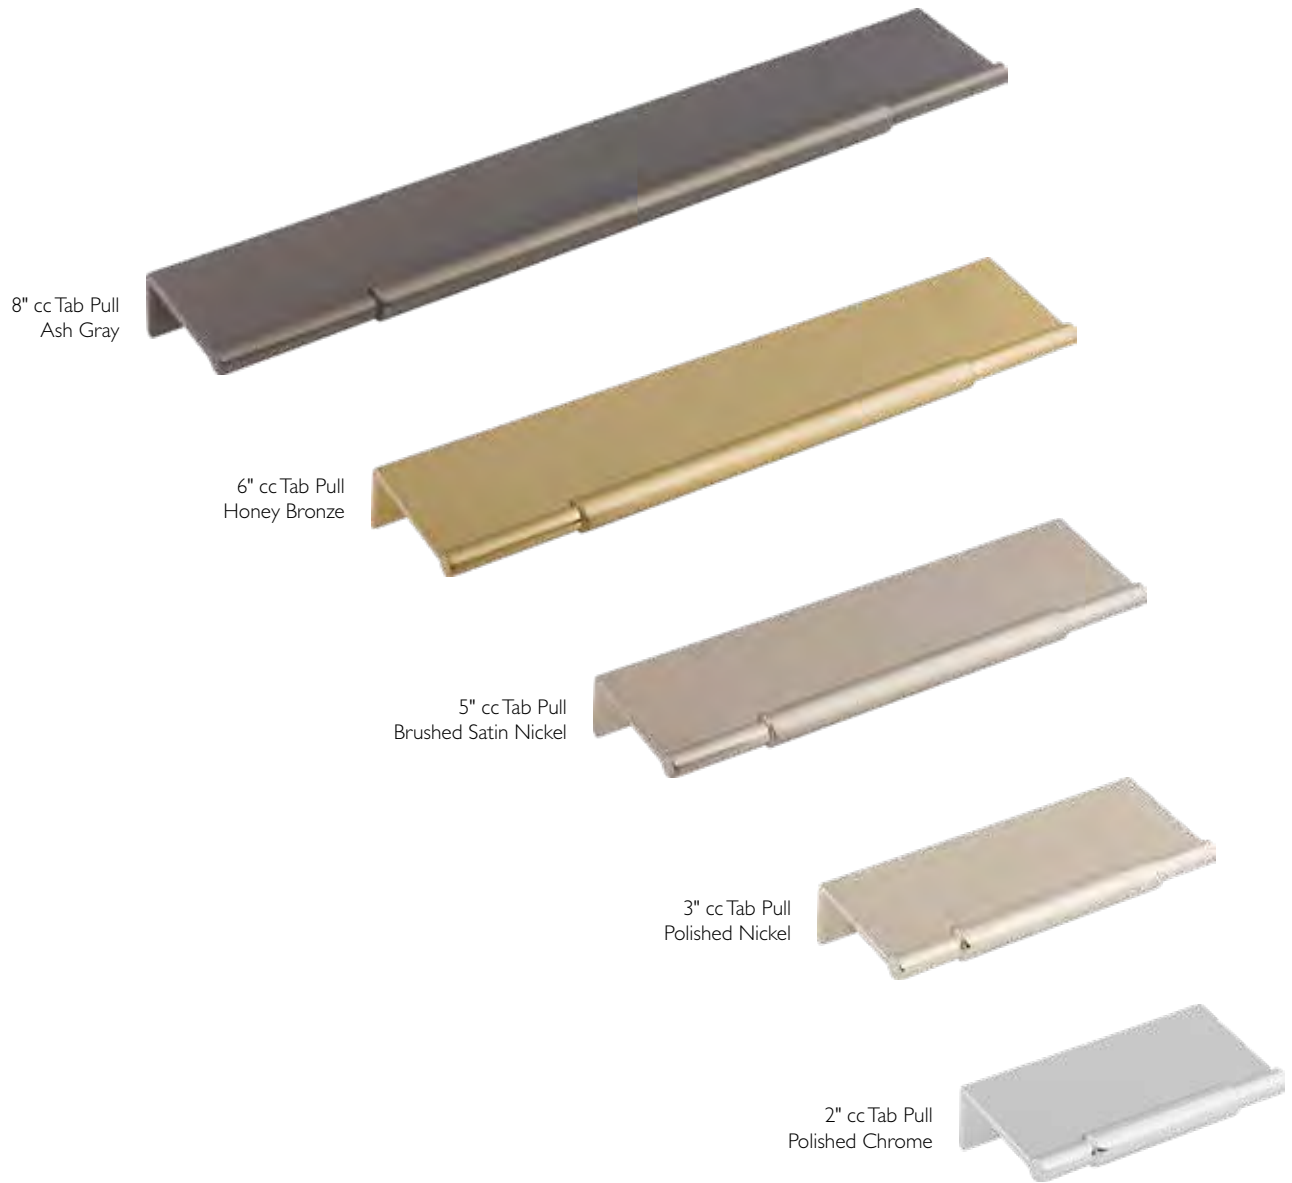

Lynwood™ Collection

CRESTVIEW TAB PULLS

	ASH GRAY	FLAT BLACK	BRUSHED SATIN NICKEL	HONEY BRONZE	POLISHED CHROME	POLISHED NICKEL
3" L, 2" cc Tab Pull	TK970AG	TK970BLK	TK970BSN	TK970HB	TK970PC	TK970PN
4" L, 3" cc Tab Pull	TK971AG	TK971BLK	TK971BSN	TK971HB	TK971PC	TK971PN
6" L, 5" cc Tab Pull	TK972AG	TK972BLK	TK972BSN	TK972HB	TK972PC	TK972PN
8" L, 6" cc Tab Pull	TK973AG	TK973BLK	TK973BSN	TK973HB	TK973PC	TK973PN