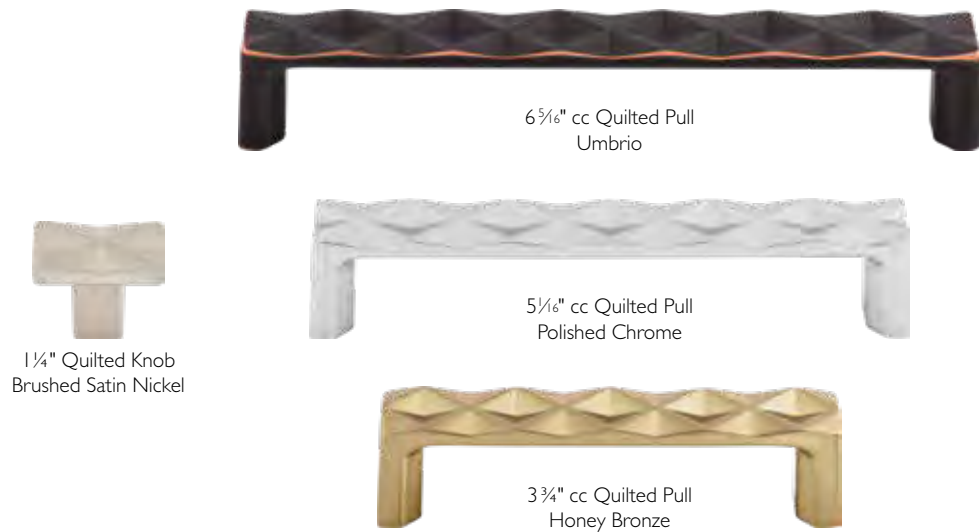

QUILTED KNOB & PULLS

US Patents D764,254 S; D763,655 S

	ASH GRAY	FLAT BLACK	BRUSHED SATIN NICKEL	HONEY BRONZE	POLISHED CHROME	POLISHED NICKEL	SABLE	UMBRIO
1 1/4" Knob	TK560AG	TK560BLK	TK560BSN	TK560HB	TK560PC	TK560PN	TK560SAB	TK560UM
3 3/4" cc Pull	TK561AG	TK561BLK	TK561BSN	TK561HB	TK561PC	TK561PN	TK561SAB	TK561UM
5 1/16" cc Pull	TK562AG	TK562BLK	TK562BSN	TK562HB	TK562PC	TK562PN	TK562SAB	TK562UM
6 5/16" cc Pull	TK563AG	TK563BLK	TK563BSN	TK563HB	TK563PC	TK563PN	TK563SAB	TK563UM