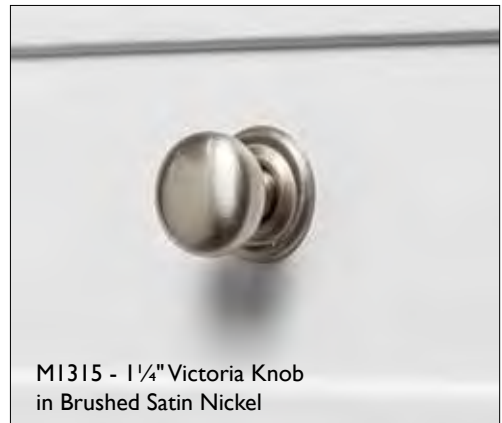

Britannia Collection

1/4" Devon Knob
Pewter Antique

1/4" London Knob
Old English Copper

1/4" Ascot Knob
Pewter Antique

M771 - 1/4" Ascot Knob
in Oil Rubbed Bronze

KNOBS

	GERMAN BRONZE	OLD ENGLISH COPPER	OIL RUBBED BRONZE	PEWTER ANTIQUE	RUST
1/4" Devon Knob	–	M7	–	M6	M8*
1/4" London Knob	M24	M23	–	M22	–
1/4" Ascot Knob	M16	M15	M771	M14	–

1 3/8" Empress
Brushed Satin Nickel

1/4" Victoria
Polished Chrome
(backplate optional)

1/4" Canterbury Knob &
3" L Backplate
Polished Nickel
(backplate optional)

M1315 - 1/4" Victoria Knob
in Brushed Satin Nickel