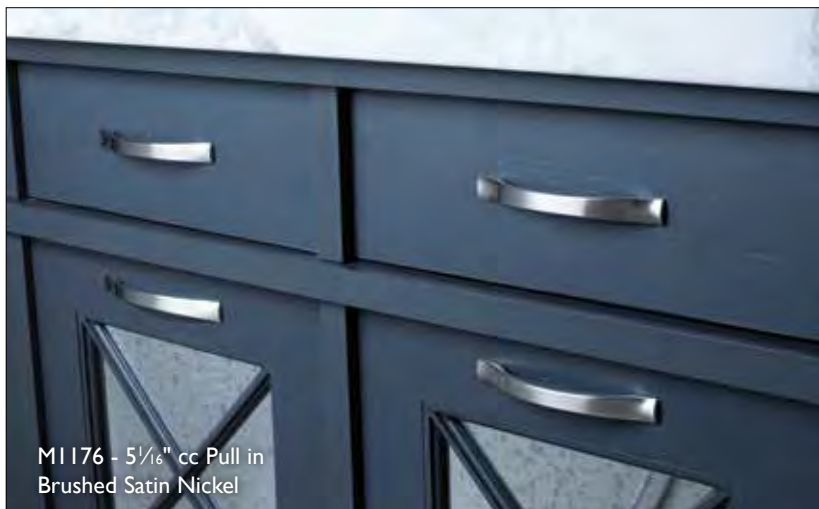

MI176 - 5¹/₁₆" cc Pull in
Brushed Satin Nickel