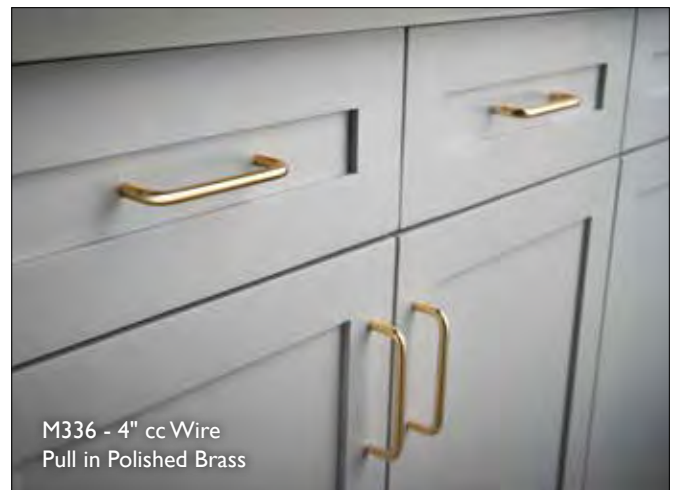

M336 - 4" cc Wire
Pull in Polished Brass

*This item is discontinued – limited stock