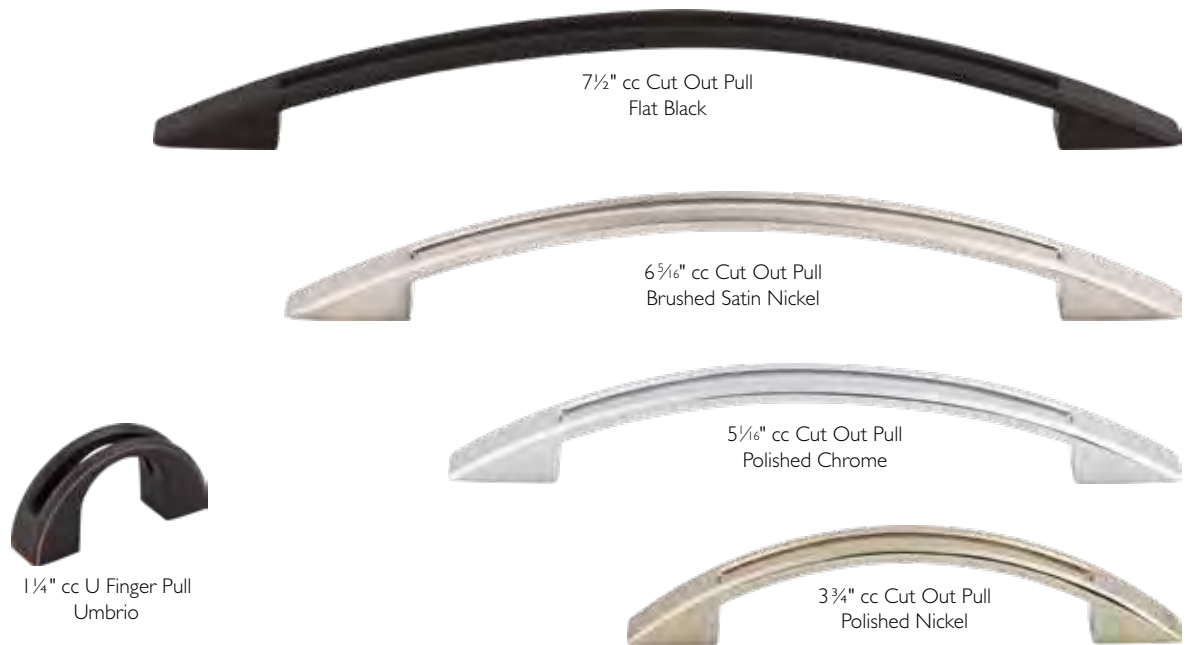

TANGO PULLS

	FLAT BLACK	BRUSHED SATIN NICKEL	POLISHED CHROME	POLISHED NICKEL	SABLE	UMBRIO
1 1/4" cc U Finger Pull	TK617BLK	TK617BSN	TK617PC	TK617PN	TK617SAB	TK617UM
3 3/4" cc Cut Out Pull	TK618BLK	TK618BSN	TK618PC	TK618PN	TK618SAB	TK618UM
5 1/16" cc Cut Out Pull	TK619BLK	TK619BSN	TK619PC	TK619PN	TK619SAB	TK619UM
6 5/16" cc Cut Out Pull	TK620BLK	TK620BSN	TK620PC	TK620PN	TK620SAB	TK620UM
7 1/2" cc Cut Out Pull	TK621BLK	TK621BSN	TK621PC	TK621PN	TK621SAB	TK621UM