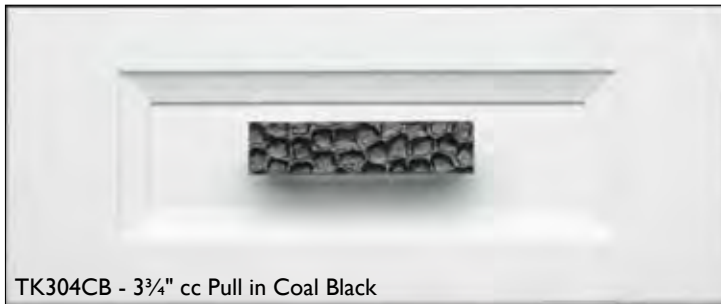

Cobblestone Collection

12³/₁₆" cc Pull
Brass Antique

8¹³/₁₆" cc Pull
Coal Black

7⁷/₁₆" cc Pull
Polished Nickel

6⁵/₁₆" cc Pull
Brass

5¹/₁₆" cc Pull
Brass Antique

TK304CB - 3³/₄" cc Pull in Coal Black

3³/₄" cc Pull
Coal Black