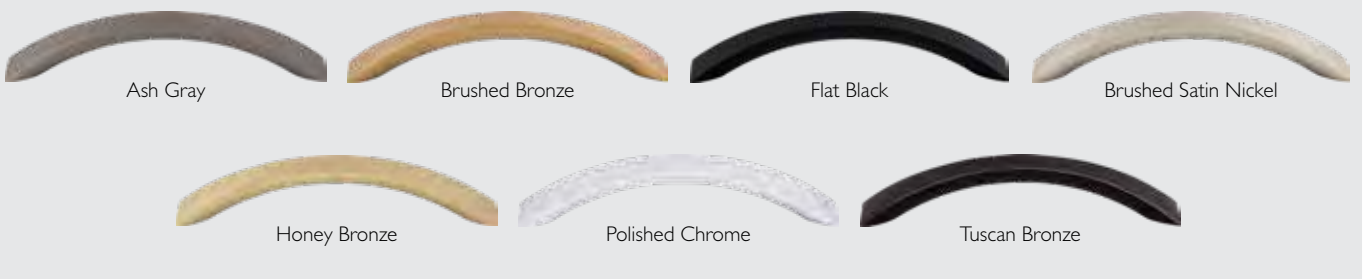

FINISHES

Ash Gray

Brushed Bronze

Flat Black

Brushed Satin Nickel

Honey Bronze

Polished Chrome

Tuscan Bronze