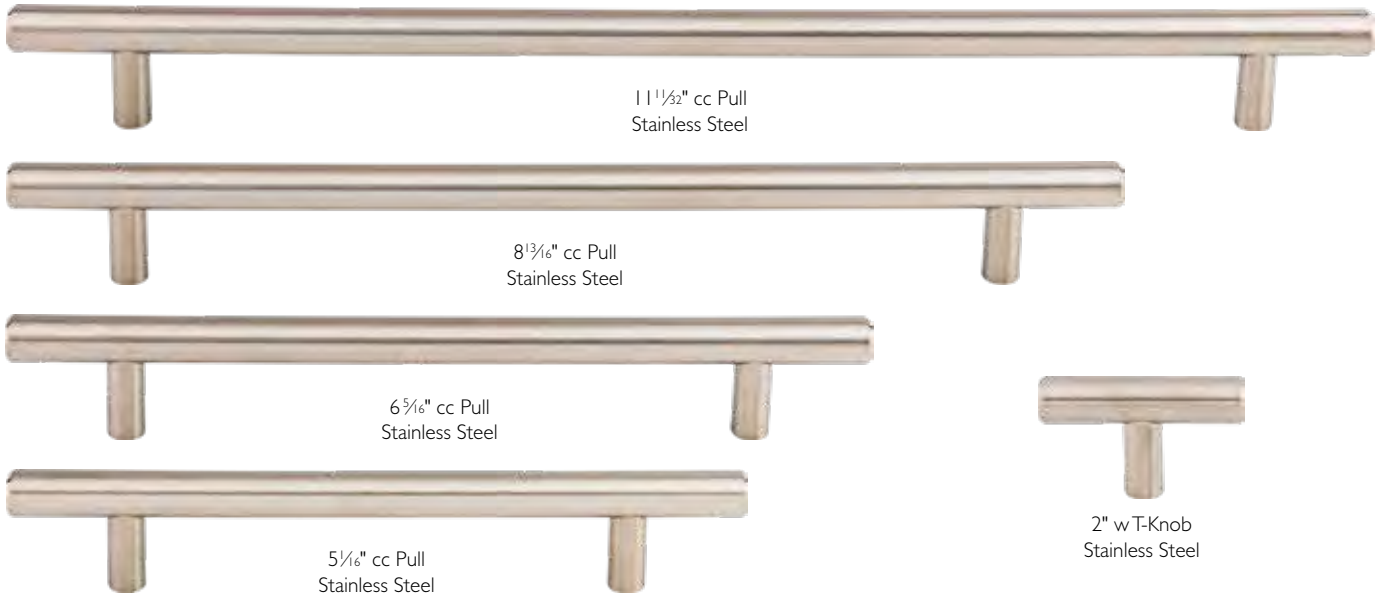

MODERN METRO TAB PULLS

STAINLESS STEEL	
2" cc Tab Pull	TK275SS
5" cc Tab Pull	TK276SS
8" cc Tab Pull	TK277SS

back side cutout

5" cc Tab Pull
Stainless Steel

2" cc Tab Pull
Stainless Steel

SS304 Stainless Steel Collection