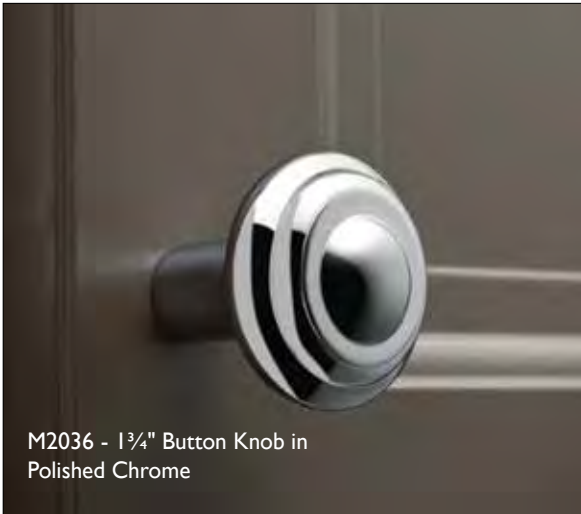

Aspen II Collection - *solid cast bronze*

M2036 - 1 3/4" Button Knob in Polished Chrome

BUTTON KNOBS

	BRUSHED SATIN NICKEL	POLISHED CHROME	POLISHED NICKEL
1 1/4" Knob	M2032	M2033	M2034
1 3/4" Knob	M2035	M2036	M2037