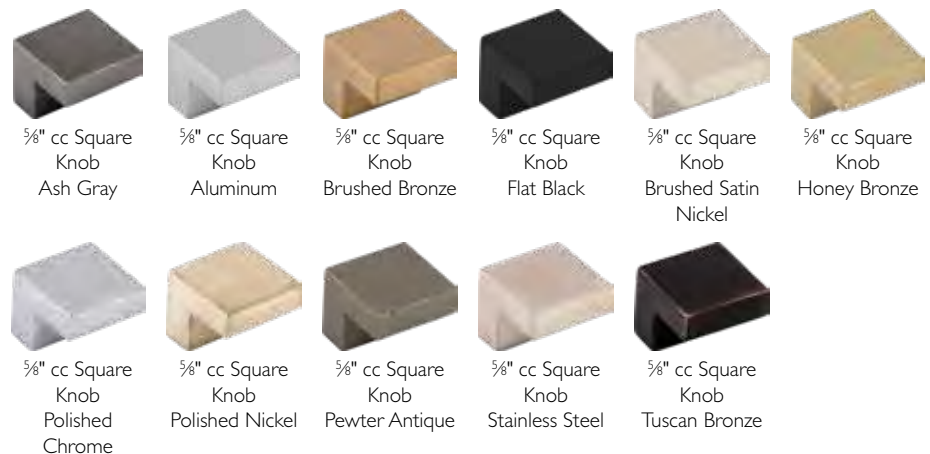

SQUARE KNOBS

	ASH GRAY	ALUMINUM	BRUSHED BRONZE	FLAT BLACK	BRUSHED SATIN NICKEL	HONEY BRONZE	POLISHED CHROME	POLISHED NICKEL	PEWTER ANTIQUE	STAINLESS STEEL	TUSCAN BRONZE
5/8" cc Knob	M2160	M1874	M1587	M1165	M1164	M2161	M1166	M1320	M1589	SS37	M1588