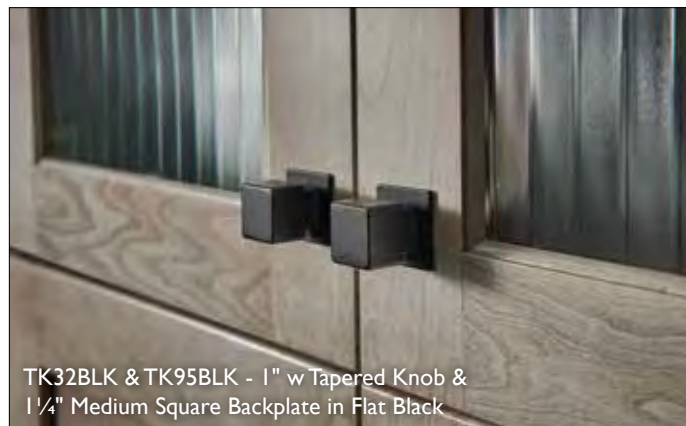

FINISHES

TK32BLK & TK95BLK - 1" w Tapered Knob &
1 1/4" Medium Square Backplate in Flat Black

1" Small Backplate
Brushed Satin Nickel

1 1/4" Medium Backplate
Pewter Antique

SQUARE BACKPLATES

	FLAT BLACK	BRUSHED SATIN NICKEL	GERMAN BRONZE	OIL RUBBED BRONZE	POLISHED CHROME	POLISHED NICKEL	PEWTER ANTIQUÉ	TUSCAN BRONZE
1" Small Backplate	TK94BLK	TK94BSN	TK94GBZ	TK94ORB	TK94PC	TK94PN	TK94PTA	TK94TB
1 1/4" Medium Backplate	TK95BLK	TK95BSN	TK95GBZ	TK95ORB	TK95PC	TK95PN	TK95PTA	TK95TB