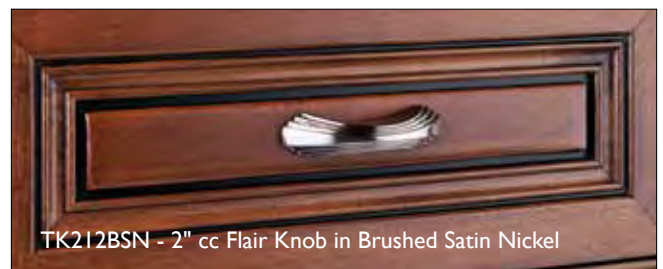

2" cc Sydney Harbour Flair Knob
Polished Chrome

TK212BSN - 2" cc Flair Knob in Brushed Satin Nickel

SYDNEY HARBOUR KNOBS & PULLS

US Patents D680,412; D679,568; D679,569

	BRUSHED SATIN NICKEL	POLISHED CHROME	POLISHED NICKEL	PEWTER ANTIQUÉ	SABLE	UMBRIÓ
2" cc Flair Knob	TK212BSN	TK212PC	TK212PN	TK212PTA	TK212SAB	TK212UM
5" cc Flair Pull	TK213BSN	TK213PC	TK213PN	TK213PTA	TK213SAB	TK213UM
5" cc Thin Pull	TK216BSN	TK216PC	TK216PN	TK216PTA	TK216SAB	TK216UM
9" cc Flair Pull	TK214BSN	TK214PC	TK214PN	TK214PTA	TK214SAB	TK214UM
12" cc Appliance Pull	TK215BSN	TK215PC	TK215PN	TK215PTA	TK215SAB	TK215UM