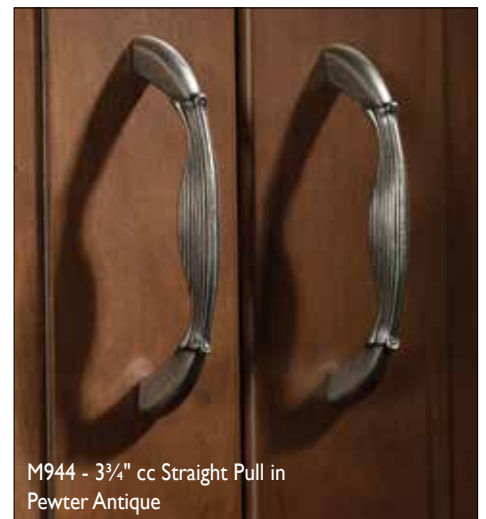

3 3/4" cc Straight
Oil Rubbed Bronze

3 3/4" cc Bow
Pewter Antique

3 3/4" cc Bow
Pewter Antique

PULLS

	BRUSHED BRONZE	GERMAN BRONZE	OIL RUBBED BRONZE	PEWTER ANTIQUE	TUSCAN BRONZE
3 3/4" cc Straight	M1641	M945	M946	M944	M1640
3 3/4" cc Bow	–	M924	M925	M923	–

M944 - 3 3/4" cc Straight Pull in
Pewter Antique

*This item is discontinued – limited stock

Edwardian Collection

M969 - 3 3/4" Link Pull in German Bronze

3 3/4" cc Link Pull
Pewter Antique

3" cc Link Pull
Oil Rubbed Bronze