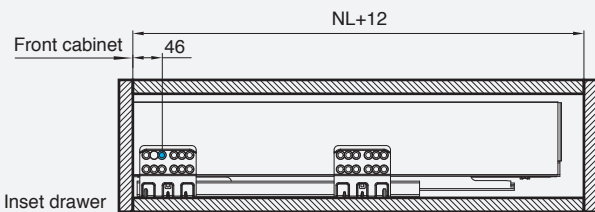

Technical information - How to confirm the slide hole position & cutting dimensions

Fixing positions for drawer slides