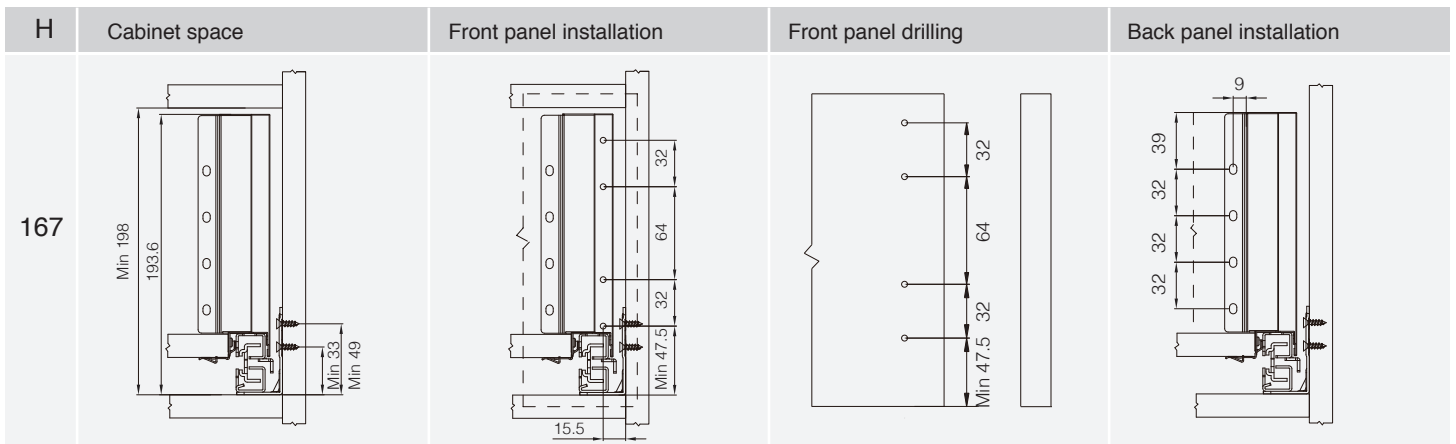

Technical information - How to confirm the hole position

Technical information - How to confirm the slide hole position & cutting dimensions

Fixing positions for drawer slides

Cutting dimensions for 16mm MDF