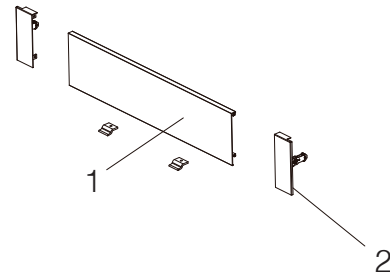

* One set included one pair of slides, sides, rear brackets, front brackets and cover caps

H box - 199mm height

Drawer glass side H199; Soft-close/Push-open

- Slim frosted glass wall
- Soft-close
- Full extension
- 199 mm drawer height
- ±2mm up & down adjustment;
- ±1.5mm left & right adjustment
- Length from 350-550mm
- Cycles with loading 40kg is 100,000
- Loading capacity is 40 KG

Components	NL	Soft-close		Push-open		Package
		White	Grey	White	Grey	
	270	H1314-270W	H1314-270G	H1314-270PW	H1314-270PG	4 sets
	300	H1314-300W	H1314-300G	H1314-300PW	H1314-300PG	4 sets
	350	H1314-350W	H1314-350G	H1314-350PW	H1314-350PG	4 sets
	400	H1314-400W	H1314-400G	H1314-400PW	H1314-400PG	4 sets
	450	H1314-450W	H1314-450G	H1314-450PW	H1314-450PG	4 sets
	500	H1314-500W	H1314-500G	H1314-500PW	H1314-500PG	4 sets
	550	H1314-550W	H1314-550G	H1314-550PW	H1314-550PG	4 sets

* One set included one pair of slides, sides, rear brackets, front brackets and cover caps

INNER DRAWER ACCESSORIES

H box

Inset drawer accessories for H84

1. Front panel - normal aluminum
* DIY cut : Length = LW-100

Technical information - How to confirm the hole position

Technical information - How to confirm the slide hole position & cutting dimensions

Fixing positions for drawer slides

Cutting dimensions for 16mm MDF