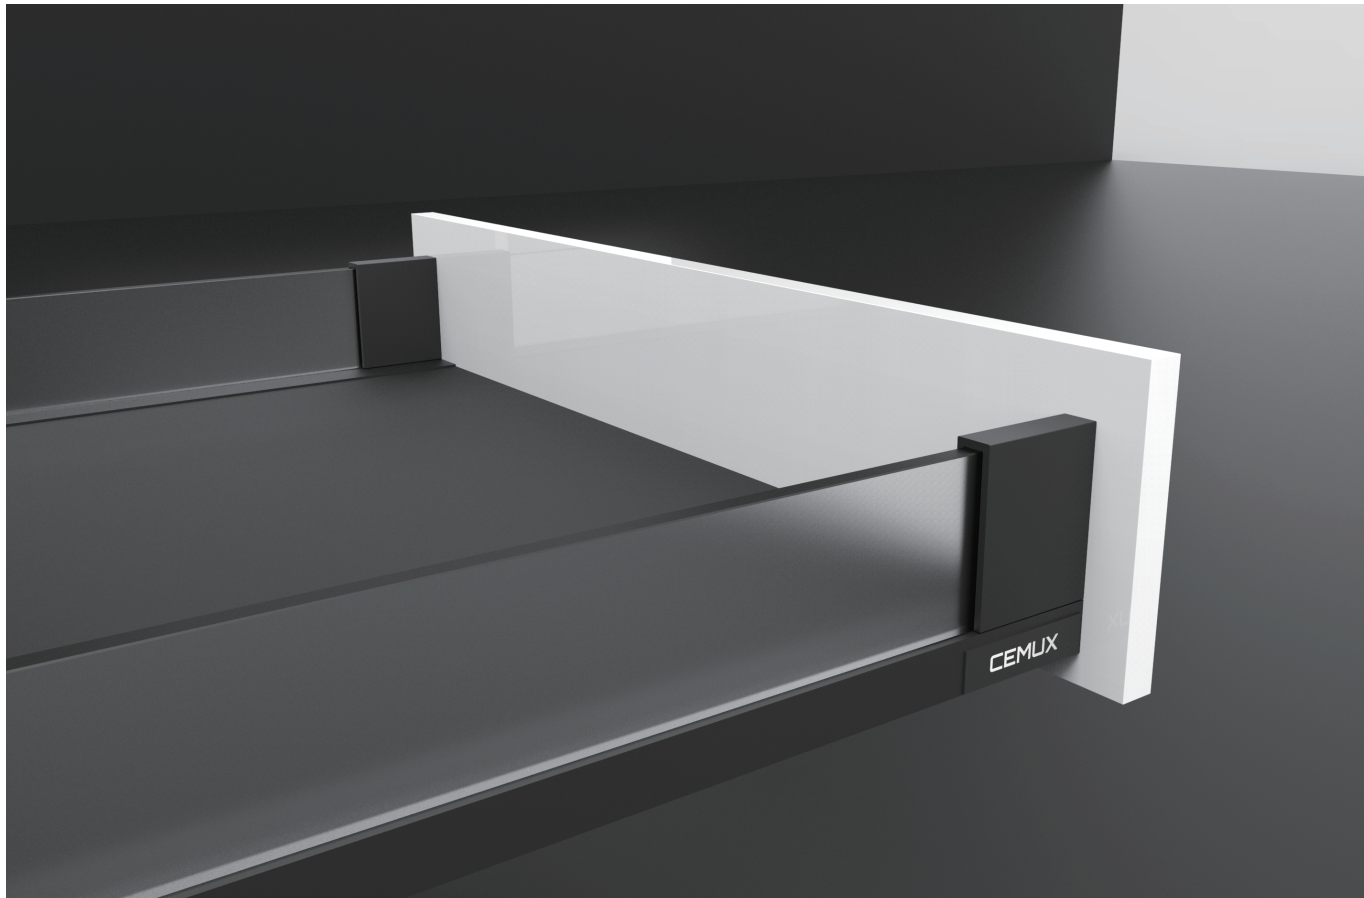

“Imaginative , sleek design”

The Soft-close damping system provides a smooth , steady closing action leading to effortless opening and closing movements.

The height, side and tilt angle adjustment ensure perfect alignment