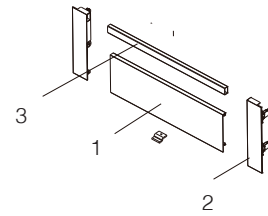

H box

Inset drawer - Front panel and rail for drawer H199

1. Front panel - normal aluminum
  * DIY cut : Length = LW-100

L	White	Grey	Package
600	H1320600W	H1320600G	20 pcs
1200	H1321200W	H1321200G	20 pcs
2000	H1322000W	H1322000G	20 pcs

2. Inset drawer front bracket left/right

	White	Grey	Package
	H130800W	H130800G	20 set

3. Front square rail
  * DIY cut : Length = LW-88

L	White	Grey	Package
600	HF320600W	HF320600G	50 pcs
1200	HF321200W	HF321200G	50 pcs
2000	HF322000W	HF322000G	50 pcs