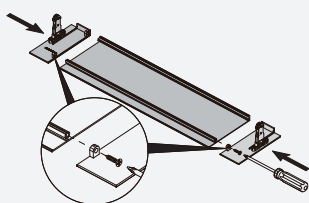

Adjustment

Left/right adjustment $\pm 1.5\text{mm}$

Up/down adjustment $\pm 2\text{mm}$

Lock

Lock and remove panel

Install and remove the drawer

Install inner drawer front panel

H84 height