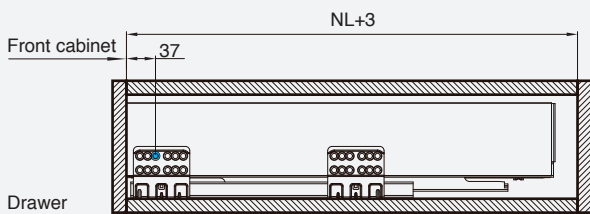

Technical information - How to confirm the slide hole position & cutting dimensions

Fixing positions for drawer slides