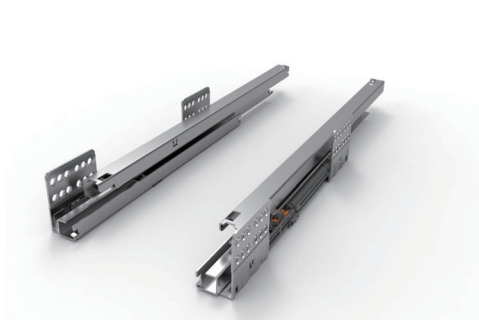

Drawer slide

NL	Left side		Right side		Package
	Soft-close	Push-open	Soft-close	Push-open	
270	HS131270L	HS131270PL	HS131270R	HS131270PR	20 pcs
300	HS131300L	HS131300PL	HS131300R	HS131300PR	20 pcs
350	HS131350L	HS131350PL	HS131350R	HS131350PR	20 pcs
400	HS131400L	HS131400PL	HS131400R	HS131400PR	20 pcs
450	HS131450L	HS131450PL	HS131450R	HS131450PR	20 pcs
500	HS131500L	HS131500PL	HS131500R	HS131500PR	20 pcs
550	HS131550L	HS131550PL	HS131550R	HS131550PR	20 pcs