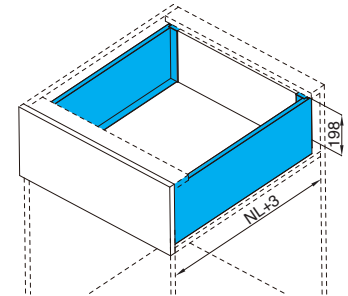

* One set included one pair of slides, sides, rear brackets, front brackets and cover caps

H box - 116mm height

Drawer H116; Soft-close/Push-open

- Slim wall
- Soft-close/Push-open
- Full extension
- 116 mm drawer height
- ± 2 mm up & down adjustment;
- ± 1.5 mm left & right adjustment
- Length from 270-550mm
- Cycles with loading 40kg is 100,000
- Loading capacity is 40/65 KG

Components	NL	Soft-close		Push-open		Package
		White	Grey	White	Grey	
	270	H1302-270W	H1302-270G	H1302-270PW	H1302-270PG	6 sets
	300	H1302-300W	H1302-300G	H1302-300PW	H1302-300PG	6 sets
	350	H1302-350W	H1302-350G	H1302-350PW	H1302-350PG	6 sets
	400	H1302-400W	H1302-400G	H1302-400PW	H1302-400PG	6 sets
	450	H1302-450W	H1302-450G	H1302-450PW	H1302-450PG	6 sets
	500	H1302-500W	H1302-500G	H1302-500PW	H1302-500PG	6 sets
	550	H1302-550W	H1302-550G	H1302-550PW	H1302-550PG	6 sets

* One set included one pair of slides, sides, rear brackets, front brackets and cover caps

H box - 167mm height

Drawer H167; Soft-close/Push-open

- Slim wall
- Soft-close
- Full extension
- 167 mm drawer height
- ±2mm up & down adjustment;
- ±1.5mm left & right adjustment
- Length from 270-550mm
- Cycles with loading 40kg is 100,000
- Loading capacity is 40 KG