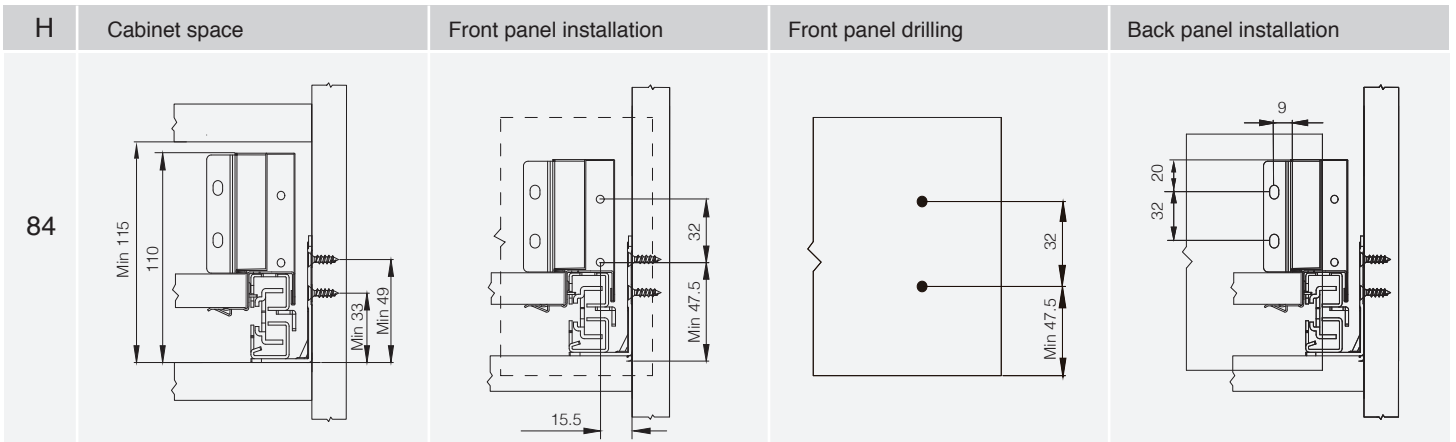

Technical information - How to confirm the hole position

Technical information - How to confirm the slide hole position & cutting dimensions

Fixing positions for drawer slides

Cutting dimensions for 16mm MDF