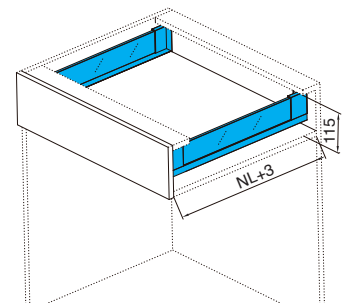

* One set included one pair of slides, sides, rear brackets, front brackets and cover caps

H box - 84mm height

Drawer glass side H84; Soft-close/Push-open

- Slim glass wall
- Soft-close
- Full extension
- 84 mm drawer height
- ± 2 mm up & down adjustment;
- ± 1.5 mm left & right adjustment
- Length from 350-550mm
- Cycles with loading 40kg is 100,000
- Loading capacity is 40 KG

* One set included one pair of slides, sides, rear brackets, front brackets and cover caps

H box - 167mm height

Drawer glass side H167; Soft-close/Push-open

- Slim glass wall
- Soft-close
- Full extension
- 167 mm drawer height
- ±2mm up & down adjustment;
- ±1.5mm left & right adjustment
- Length from 350-550mm
- Cycles with loading 40kg is 100,000
- Loading capacity is 40 KG