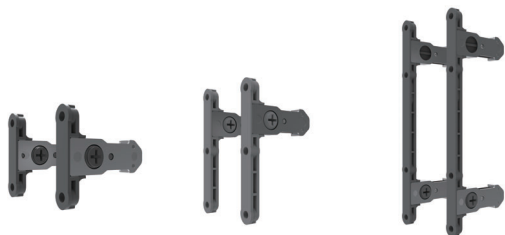

Front bracket

H	Screw-in	10mm dowel	Package
84	HF131200S	HF131200D	100 set
H	Screw-in	10mm dowel	Package
116	HF131300S	HF131200D	100 set
H	Screw-in	10mm dowel	Package
167&199	HF131400S	HF131400D	100 set

* Fixing with $\phi 4 \times 15$ mm screw
(screw are not included)

* CEMUX also provide more types font bracket, please contact us for more information