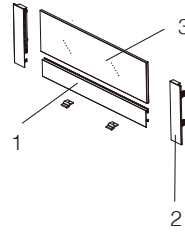

H box

Inset drawer - Front panel and H138 glass for drawer glass side H167