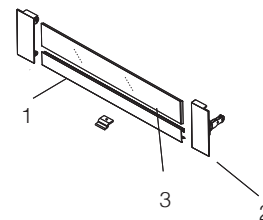

H box

Inset drawer - Front panel and H54 glass for drawer H84

1. Front panel - low aluminum
* DIY cut : Length = LW-100

L	White	Grey	Package
600	H1330600W	H1330600G	20 pcs
1200	H1331200W	H1331200G	20 pcs
2000	H1332000W	H1332000G	20 pcs

2. Inset drawer front bracket left/right

	White	Grey	Package
	H131200W	H131200G	50 set

3. Front H54 glass panel

KB	Frosted	Transparent	Package
600	H1410476F	H1410476T	20 pcs
800	H1410676F	H1410676T	20 pcs
900	H1410776F	H1410776T	20 pcs