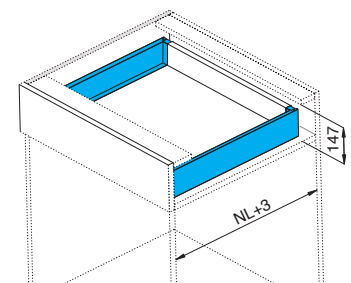

**Various choice
for your preference”**

H box - 84mm height

Drawer H84; Soft-close/Push-open

- Slim wall
- Soft-close/Push-open
- Full extension
- 84 mm drawer height
- ± 2 mm up & down adjustment;
- ± 1.5 mm left & right adjustment
- Length from 270-550mm
- Cycles with loading 40kg is 100,000
- Loading capacity is 40 KG

* One set included one pair of slides, sides, rear brackets, front brackets and cover caps

H box - 116mm height

Drawer H116; Soft-close/Push-open

- Slim wall
- Soft-close/Push-open
- Full extension
- 116 mm drawer height
- ± 2 mm up & down adjustment;
- ± 1.5 mm left & right adjustment
- Length from 270-550mm
- Cycles with loading 40kg is 100,000
- Loading capacity is 40/65 KG