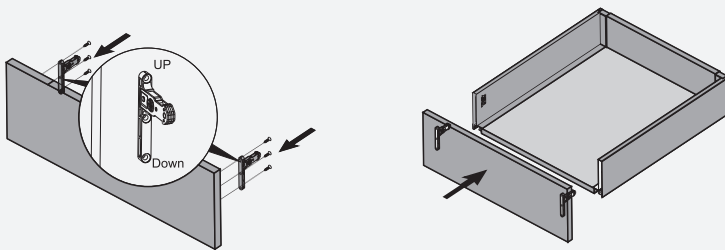

Install H116 panel