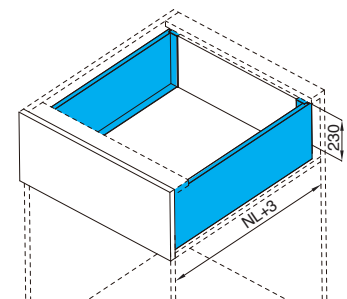

* One set included one pair of slides, sides, rear brackets, front brackets and cover caps

H box - 167mm height

Drawer H167; Soft-close/Push-open

- Slim wall
- Soft-close
- Full extension
- 167 mm drawer height
- ±2mm up & down adjustment;
- ±1.5mm left & right adjustment
- Length from 270-550mm
- Cycles with loading 40kg is 100,000
- Loading capacity is 40 KG

Components	NL	Soft-close		Push-open		Package
		White	Grey	White	Grey	
	270	H1303-270W	H1303-270G	H1303-270PW	H1303-270PG	5 sets
	300	H1303-300W	H1303-300G	H1303-300PW	H1303-300PG	5 sets
	350	H1303-350W	H1303-350G	H1303-350PW	H1303-350PG	5 sets
	400	H1303-400W	H1303-400G	H1303-400PW	H1303-400PG	5 sets
	450	H1303-450W	H1303-450G	H1303-450PW	H1303-450PG	5 sets
	500	H1303-500W	H1303-500G	H1303-500PW	H1303-500PG	5 sets
	550	H1303-550W	H1303-550G	H1303-550PW	H1303-550PG	5 sets

* One set included one pair of slides, sides, rear brackets, front brackets and cover caps

H box - 199mm height

Drawer H199; Soft-close/Push-open

- Slim wall
- Soft-close
- Full extension
- 199 mm drawer height
- ±2mm up & down adjustment;
- ±1.5mm left & right adjustment
- Length from 270-550mm
- Cycles with loading 40kg is 100,000
- Loading capacity is 40 KG

* One set included one pair of slides, sides, rear brackets, front brackets and cover caps

H box - 84mm height

Drawer glass side H84; Soft-close/Push-open

- Slim glass wall
- Soft-close
- Full extension
- 84 mm drawer height
- ± 2 mm up & down adjustment;
- ± 1.5 mm left & right adjustment
- Length from 350-550mm
- Cycles with loading 40kg is 100,000
- Loading capacity is 40 KG