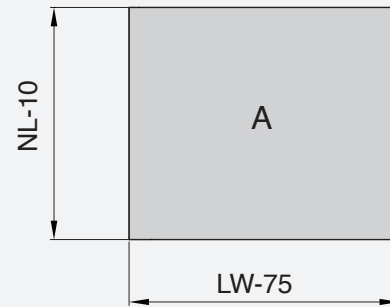

Bottom panel cutting dimension