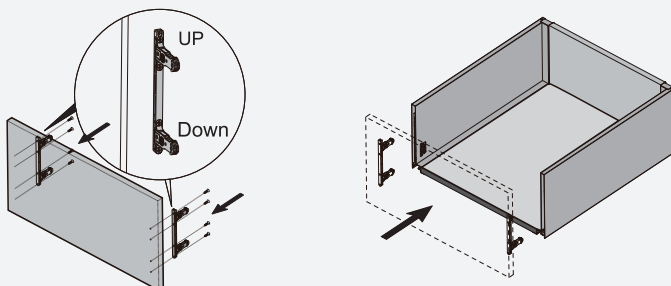

Adjustment

Left/right adjustment $\pm 1.5\text{mm}$

Up/down adjustment $\pm 2\text{mm}$

Lock

Lock and remove panel

Install and remove the drawer

Install inner drawer front panel

H84 height