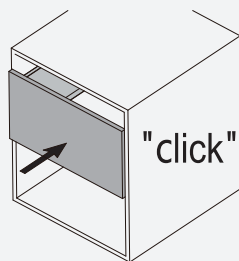

Adjustment

Left/right adjustment $\pm 1.5\text{mm}$

Up/down adjustment $\pm 2\text{mm}$

Lock

Lock and remove panel

Install and remove the drawer

Install inner drawer front panel

H84 height