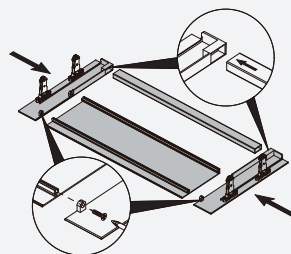

Adjustment

Left/right adjustment $\pm 1.5\text{mm}$

Up/down adjustment $\pm 2\text{mm}$

Lock

Lock and remove panel

Install and remove the drawer

Install inner drawer front panel

H84 height