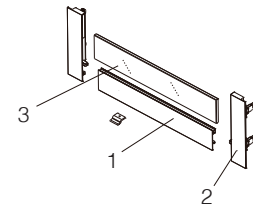

H box

Inset drawer - Front panel and H70 glass for drawer H167

1. Front panel - low aluminum
  * DIY cut : Length = LW-100

L	White	Grey	Package
600	H1330600W	H1330600G	20 pcs
1200	H1331200W	H1331200G	20 pcs
2000	H1332000W	H1332000G	20 pcs

2. Inset drawer front bracket left/right

	White	Grey	Package
	H130300W	H130300G	20 set

3. Front H70 glass panel

KB	Frosted	Transparent	Package
600	H1360476F	H1360476T	20 pcs
800	H1360676F	H1360676T	20 pcs
900	H1360776F	H1360776T	20 pcs