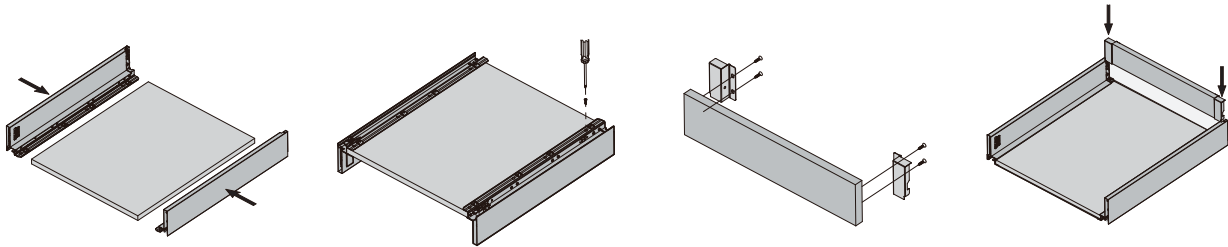

H box

Installation information

Install drawer