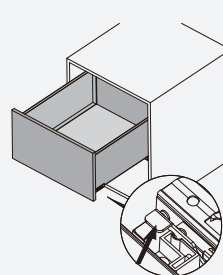

Adjustment

Left/right adjustment $\pm 1.5\text{mm}$

Up/down adjustment $\pm 2\text{mm}$

Lock

Lock and remove panel

Install and remove the drawer

Install inner drawer front panel

H84 height