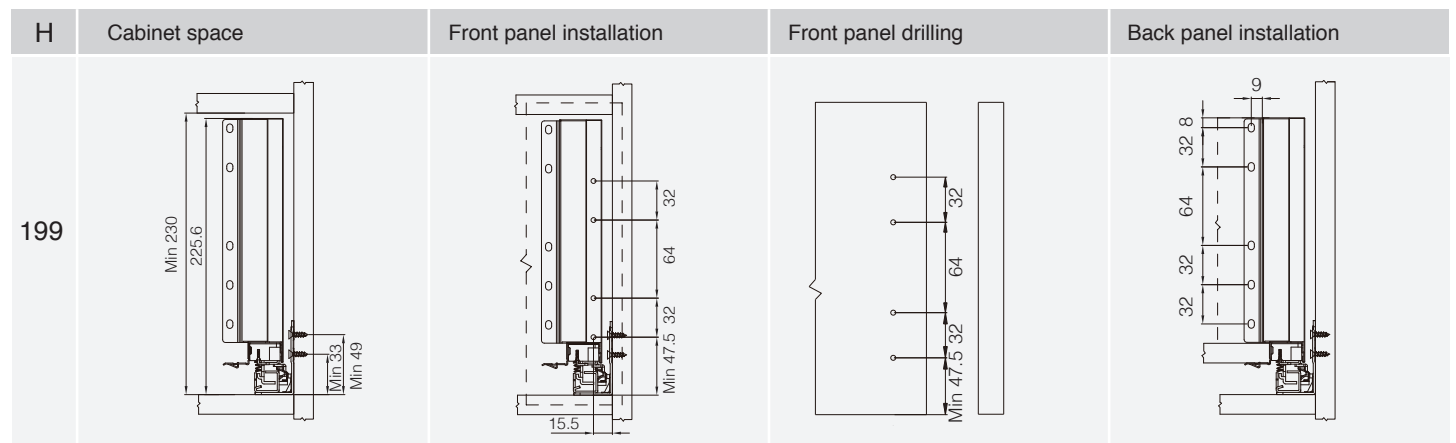

Technical information - How to confirm the hole position

Technical information - How to confirm the slide hole position & cutting dimensions

Fixing positions for drawer slides

Cutting dimensions for 16mm MDF