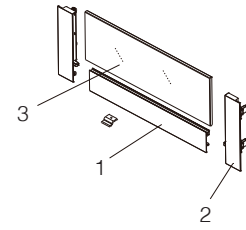

H box

Inset drawer - Front panel and H170 glass for drawer H199