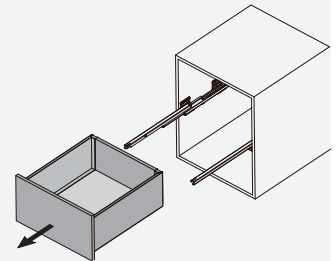

Adjustment

Left/right adjustment $\pm 1.5\text{mm}$

Up/down adjustment $\pm 2\text{mm}$

Lock

Lock and remove panel

Install and remove the drawer

Install inner drawer front panel

H84 height