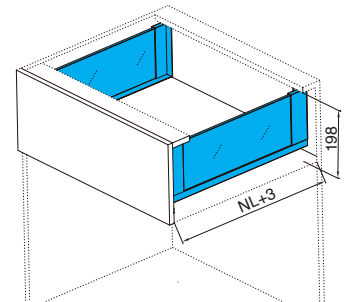

* One set included one pair of slides, sides, rear brackets, front brackets and cover caps

H box - 84mm height

Drawer glass side H84; Soft-close/Push-open

- Slim glass wall
- Soft-close
- Full extension
- 84 mm drawer height
- ± 2 mm up & down adjustment;
- ± 1.5 mm left & right adjustment
- Length from 350-550mm
- Cycles with loading 40kg is 100,000
- Loading capacity is 40 KG

Components	NL	Soft-close		Push-open		Package
		White	Grey	White	Grey	
	270	H1311-270W	H1311-270G	H1311-270PW	H1311-270PG	6 sets
	300	H1311-300W	H1311-300G	H1311-300PW	H1311-300PG	6 sets
	350	H1311-350W	H1311-350G	H1311-350PW	H1311-350PG	6 sets
	400	H1311-400W	H1311-400G	H1311-400PW	H1311-400PG	6 sets
	450	H1311-450W	H1311-450G	H1311-450PW	H1311-450PG	6 sets
	500	H1311-500W	H1311-500G	H1311-500PW	H1311-500PG	6 sets
	550	H1311-550W	H1311-550G	H1311-550PW	H1311-550PG	6 sets

* One set included one pair of slides, sides, rear brackets, front brackets and cover caps

H box - 167mm height

Drawer glass side H167; Soft-close/Push-open

- Slim glass wall
- Soft-close
- Full extension
- 167 mm drawer height
- ±2mm up & down adjustment;
- ±1.5mm left & right adjustment
- Length from 350-550mm
- Cycles with loading 40kg is 100,000
- Loading capacity is 40 KG

* One set included one pair of slides, sides, rear brackets, front brackets and cover caps

H box - 199mm height

Drawer glass side H199; Soft-close/Push-open

- Slim frosted glass wall
- Soft-close
- Full extension
- 199 mm drawer height
- ±2mm up & down adjustment;
- ±1.5mm left & right adjustment
- Length from 350-550mm
- Cycles with loading 40kg is 100,000
- Loading capacity is 40 KG