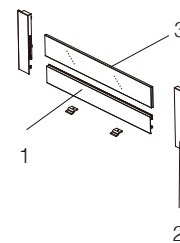

H box

Inset drawer - Front panel and H102 glass for drawer glass side H199

1. Front panel - low aluminum
  * DIY cut : Length = LW-100

L	White	Grey	Package
600	H1330600W	H1330600G	20 pcs
1200	H1331200W	H1331200G	20 pcs
2000	H1332000W	H1332000G	20 pcs

2. Inset drawer front bracket left/right

	White	Grey	Package
	H130600W	H130600G	20 set

3. Front H102 glass panel

KB	Frosted	Transparent	Package
600	H1390476F	H1390476T	20 pcs
800	H1390676F	H1390676T	20 pcs
900	H1390776F	H1390776T	20 pcs