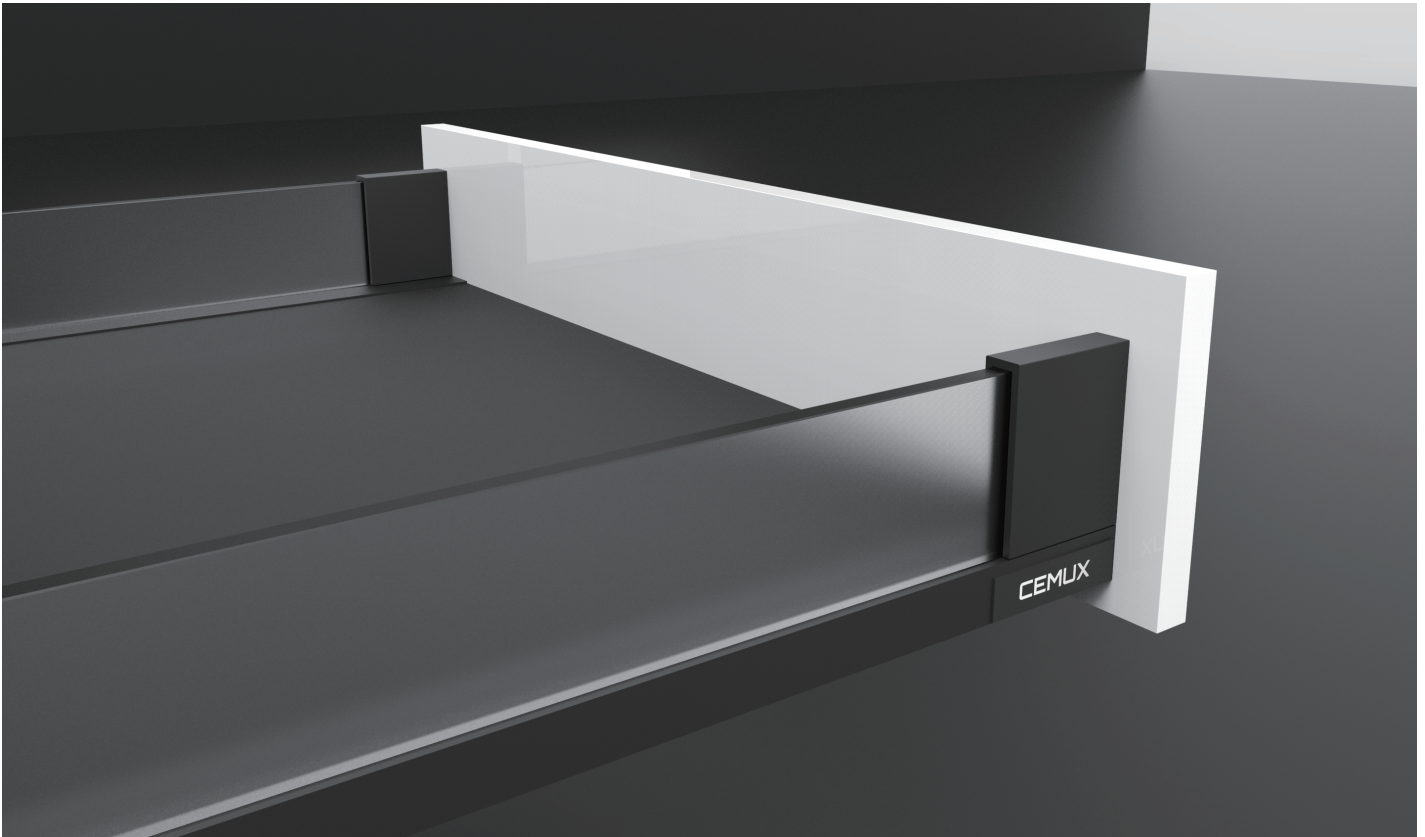

H box - 84mm height

Drawer glass side H84; Soft-close/Push-open