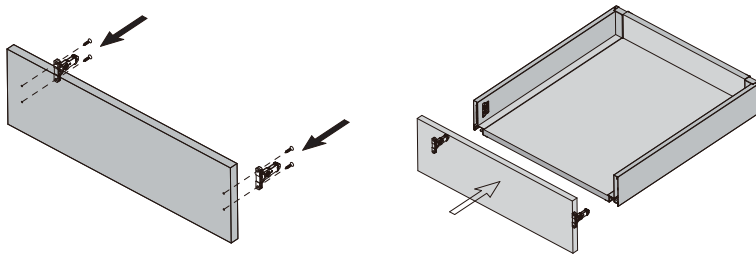

Install H84 panel