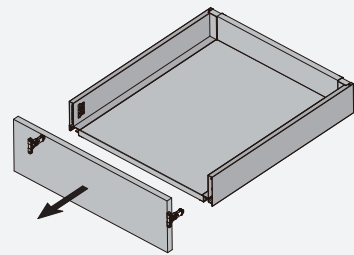

Adjustment

Left/right adjustment $\pm 1.5\text{mm}$

Up/down adjustment $\pm 2\text{mm}$

Lock

Lock and remove panel

Install and remove the drawer

Install inner drawer front panel

H84 height