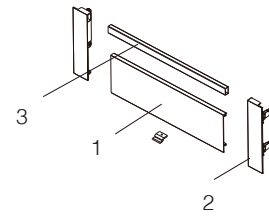

H box

Inset drawer - Front panel and rail for drawer H167

1. Front panel - normal aluminum
  * DIY cut : Length = LW-100

L	White	Grey	Package
600	H1320600W	H1320600G	20 pcs
1200	H1321200W	H1321200G	20 pcs
2000	H1322000W	H1322000G	20 pcs

2. Inset drawer front bracket left/right

	White	Grey	Package
	H130500W	H130500G	20 set

3. Front square rail
  * DIY cut : Length = LW-88

L	White	Grey	Package
600	HF320600W	HF320600G	50 pcs
1200	HF321200W	HF321200G	50 pcs
2000	HF322000W	HF322000G	50 pcs