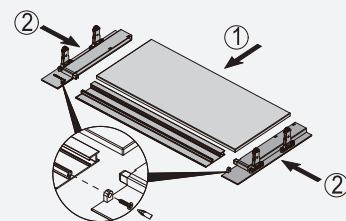

H167&H199 height