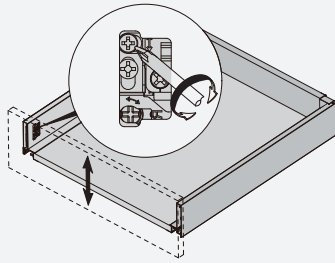

Adjustment

Left/right adjustment $\pm 1.5\text{mm}$

Up/down adjustment $\pm 2\text{mm}$

Lock

Lock and remove panel

Install and remove the drawer

Install inner drawer front panel

H84 height