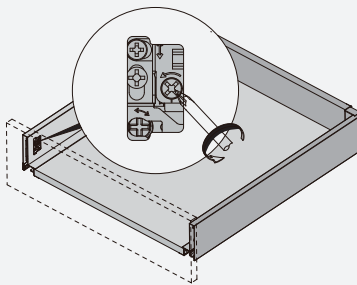

Adjustment

Left/right adjustment $\pm 1.5\text{mm}$

Up/down adjustment $\pm 2\text{mm}$

Lock

Lock and remove panel

Install and remove the drawer

Install inner drawer front panel

H84 height