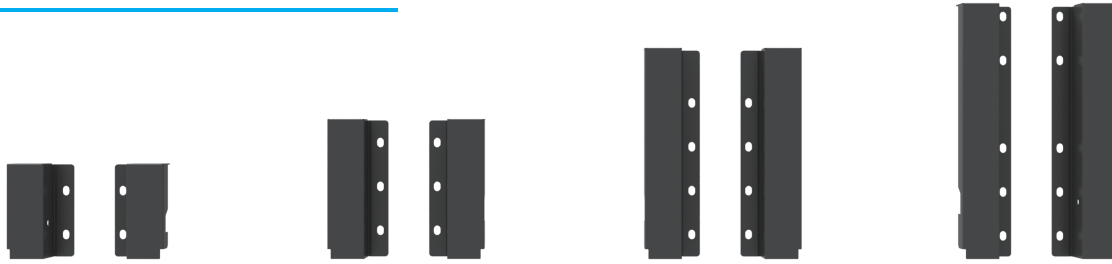

H box

Industrail package

Rear bracket

H	White	Grey	Package
84	HR130068W	HR130068G	100 set
116	HR130100W	HR130100G	50 set
167	HR130151W	HR130151G	50 set
199	HR130183W	HR130183G	50 set