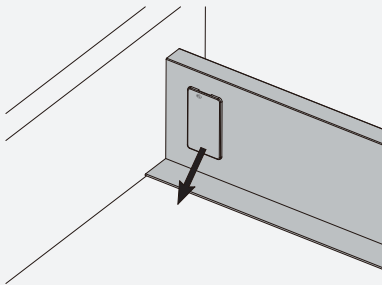

Adjustment

Left/right adjustment $\pm 1.5\text{mm}$

Up/down adjustment $\pm 2\text{mm}$

Lock

Lock and remove panel

Install and remove the drawer

Install inner drawer front panel

H84 height