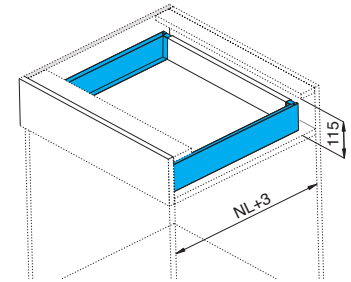

**Various choice
for your preference”**

H box - 84mm height

Drawer H84; Soft-close/Push-open

- Slim wall
- Soft-close/Push-open
- Full extension
- 84 mm drawer height
- ± 2 mm up & down adjustment;
- ± 1.5 mm left & right adjustment
- Length from 270-550mm
- Cycles with loading 40kg is 100,000
- Loading capacity is 40 KG

* One set included one pair of slides, sides, rear brackets, front brackets and cover caps

H box - 116mm height

Drawer H116; Soft-close/Push-open

- Slim wall
- Soft-close/Push-open
- Full extension
- 116 mm drawer height
- ± 2 mm up & down adjustment;
- ± 1.5 mm left & right adjustment
- Length from 270-550mm
- Cycles with loading 40kg is 100,000
- Loading capacity is 40/65 KG