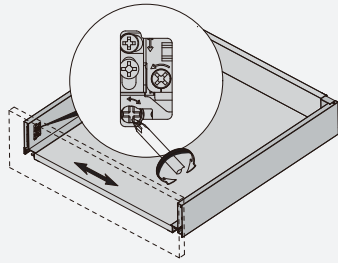

Adjustment

Left/right adjustment $\pm 1.5\text{mm}$

Up/down adjustment $\pm 2\text{mm}$

Lock

Lock and remove panel

Install and remove the drawer

Install inner drawer front panel

H84 height