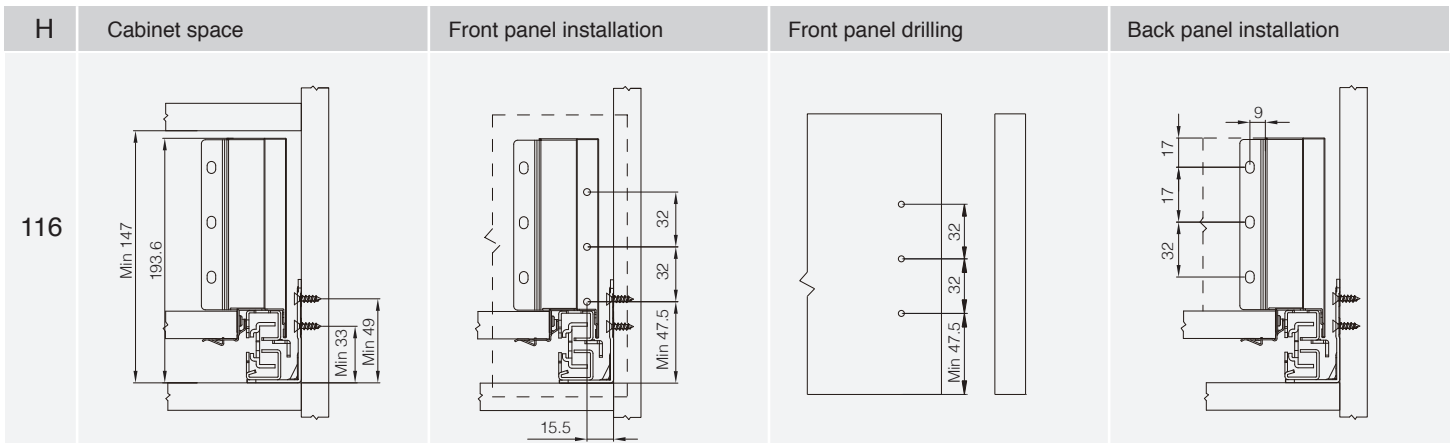

Technical information - How to confirm the hole position