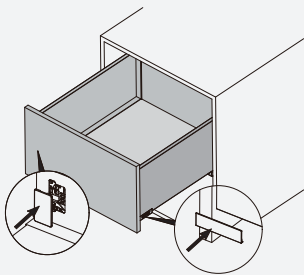

Adjustment

Left/right adjustment $\pm 1.5\text{mm}$

Up/down adjustment $\pm 2\text{mm}$

Lock

Lock and remove panel

Install and remove the drawer

Install inner drawer front panel

H84 height