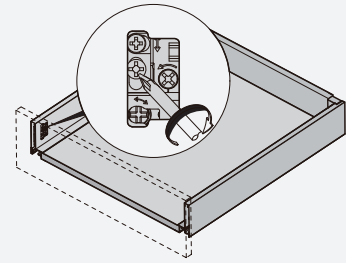

Adjustment

Left/right adjustment $\pm 1.5\text{mm}$

Up/down adjustment $\pm 2\text{mm}$

Lock

Lock and remove panel

Install and remove the drawer

Install inner drawer front panel

H84 height