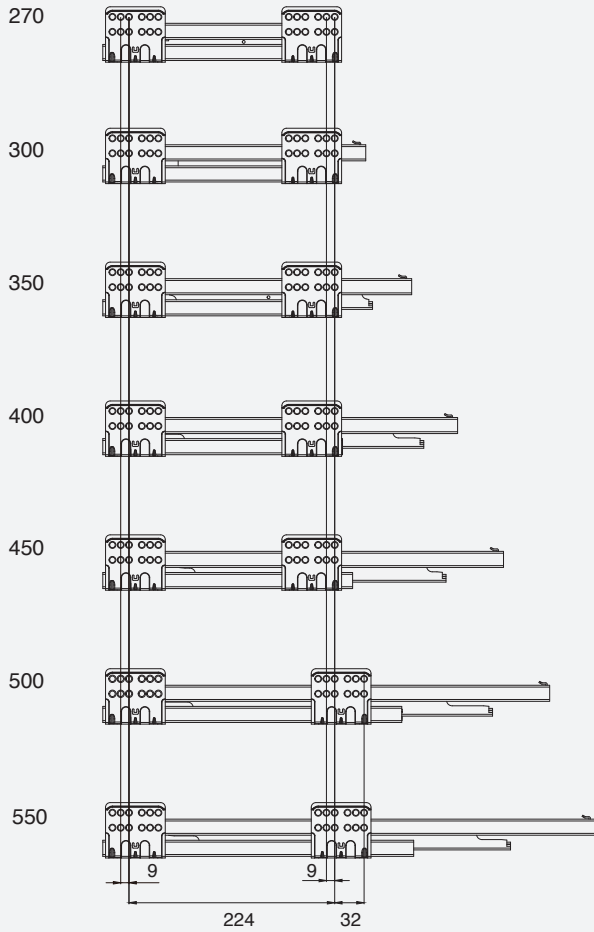

* One set included one pair of slides, sides, rear brackets, front brackets and cover caps

H box - 199mm height

Drawer glass side H199; Soft-close/Push-open

- Slim frosted glass wall
- Soft-close
- Full extension
- 199 mm drawer height
- ±2mm up & down adjustment;
- ±1.5mm left & right adjustment
- Length from 350-550mm
- Cycles with loading 40kg is 100,000
- Loading capacity is 40 KG

* Fixing with $\phi 4 \times 15$ mm screw
(screw are not included)

* CEMUX also provide more types font bracket, please contact us for more information

Side square rail

NL	Screw-in		10mm dowel		Package
	White	Grey	White	Grey	
270	H130270W	H130270G	H130270WD	H130270GD	50 sets
300	H130300W	H130300G	H130300WD	H130300GD	50 sets
350	H130350W	H130350G	H130350WD	H130350GD	50 sets
400	H130400W	H130400G	H130400WD	H130400GD	50 sets
450	H130450W	H130450G	H130450WD	H130450GD	50 sets
500	H130500W	H130500G	H130500WD	H130500GD	50 sets
550	H130550W	H130550G	H130550WD	H130550GD	50 sets

Technical information - How to confirm the hole position

Technical information - How to confirm the slide hole position & cutting dimensions

Fixing positions for drawer slides

Cutting dimensions for 16mm MDF