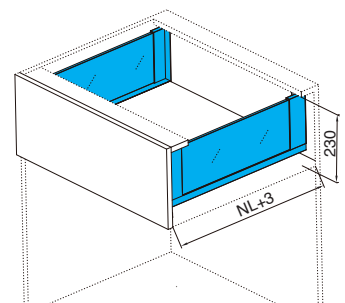

* One set included one pair of slides, sides, rear brackets, front brackets and cover caps

H box - 167mm height

Drawer glass side H167; Soft-close/Push-open

- Slim glass wall
- Soft-close
- Full extension
- 167 mm drawer height
- ±2mm up & down adjustment;
- ±1.5mm left & right adjustment
- Length from 350-550mm
- Cycles with loading 40kg is 100,000
- Loading capacity is 40 KG

Components	NL	Soft-close		Push-open		Package
		White	Grey	White	Grey	
	270	H1313-270W	H1313-270G	H1313-270PW	H1313-270PG	5 sets
	300	H1313-300W	H1313-300G	H1313-300PW	H1313-300PG	5 sets
	350	H1313-350W	H1313-350G	H1313-350PW	H1313-350PG	5 sets
	400	H1313-400W	H1313-400G	H1313-400PW	H1313-400PG	5 sets
	450	H1313-450W	H1313-450G	H1313-450PW	H1313-450PG	5 sets
	500	H1313-500W	H1313-500G	H1313-500PW	H1313-500PG	5 sets
	550	H1313-550W	H1313-550G	H1313-550PW	H1313-550PG	5 sets

* One set included one pair of slides, sides, rear brackets, front brackets and cover caps

H box - 199mm height

Drawer glass side H199; Soft-close/Push-open

- Slim frosted glass wall
- Soft-close
- Full extension
- 199 mm drawer height
- ±2mm up & down adjustment;
- ±1.5mm left & right adjustment
- Length from 350-550mm
- Cycles with loading 40kg is 100,000
- Loading capacity is 40 KG