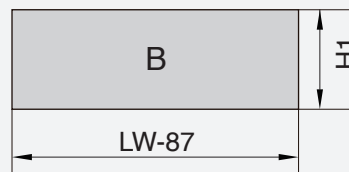

Back panel cutting dimension

H	H1
84	68
116	100
167	151
199	183

* Front panel recommend

Width ≤ 1200mm
Height ≤ 400mm

Legend

LW Internal cabinet width

L Length

NL Nominal length

KB Cabinet width