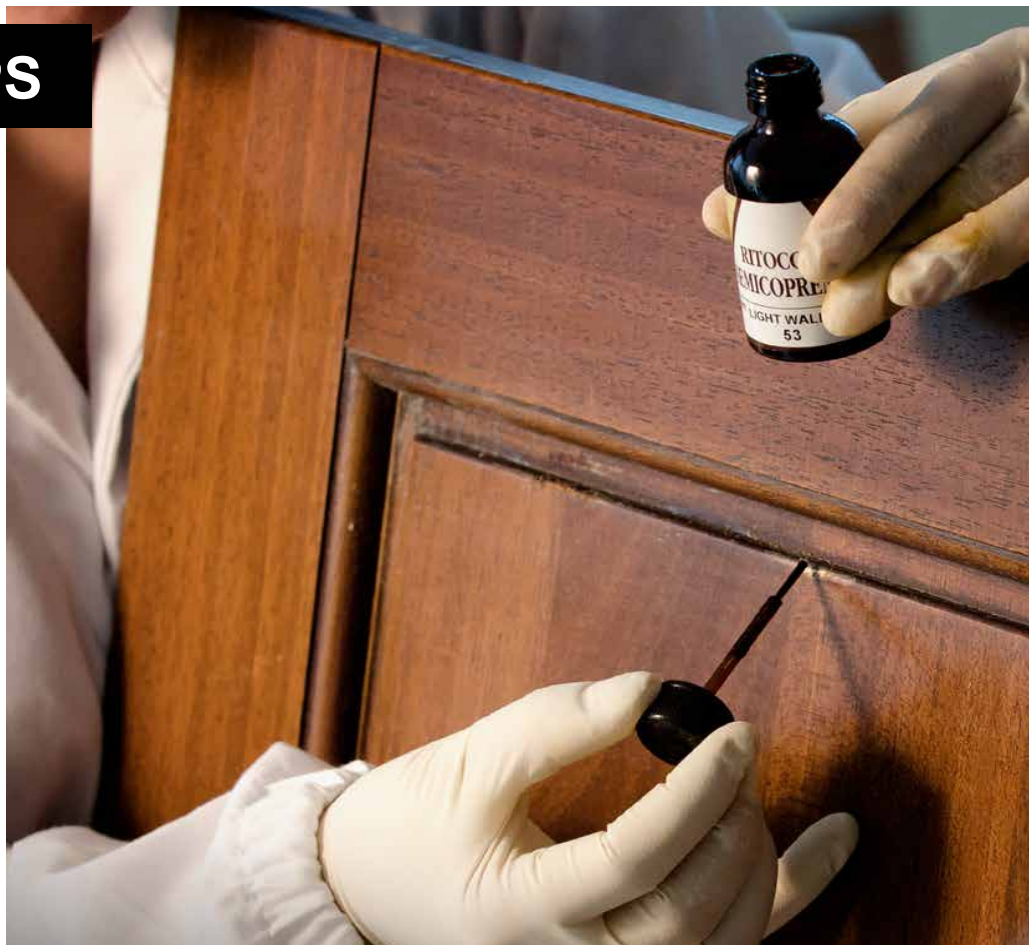

BORMA WACHS[®]
Wood Professional Cosmetics &
Eco-Finishes

CANMADE
WHERE IDEAS CAN BE MADE. CRAFTING EXCELLENCE, BUILDING POSSIBILITIES.

CATALOG

THE BEST OF ALL FINISHES

BORMA WACHS

1. Company Profile
2. Touch Ups
3. Restoration
4. Fillers
5. Decoration
6. Interiors
7. Exteriors
8. Enamels

BORMA WACHS[®] Wood Professional Cosmetics & Eco-Finishes

For decades BORMA WACHS has been working in the wood care and synthetic surface treatment sector with a sense of responsibility and constant commitment to pursuing three fundamental principles: quality, reliability and flexibility. The dynamism, production capacity, safety and marketability of our products characterize our company profile. As specialists in the professional cosmetics of wood and synthetic surfaces, we offer our customers only the best of the best.

2. TOUCH UPS

The ideal product to touch up all imperfections on solid, synthetic Formica or laminated wooden surfaces. To be used on indoor or outdoor wood.

RESTORATION 3.

Our wood restoration services are backed by years of expertise and cutting-edge techniques, reviving the natural beauty of your wooden surfaces with a timeless finish. Our range of premium wood restoration products, crafted to breathe new life into your wood furniture and floors, leaving them protected for years to come.